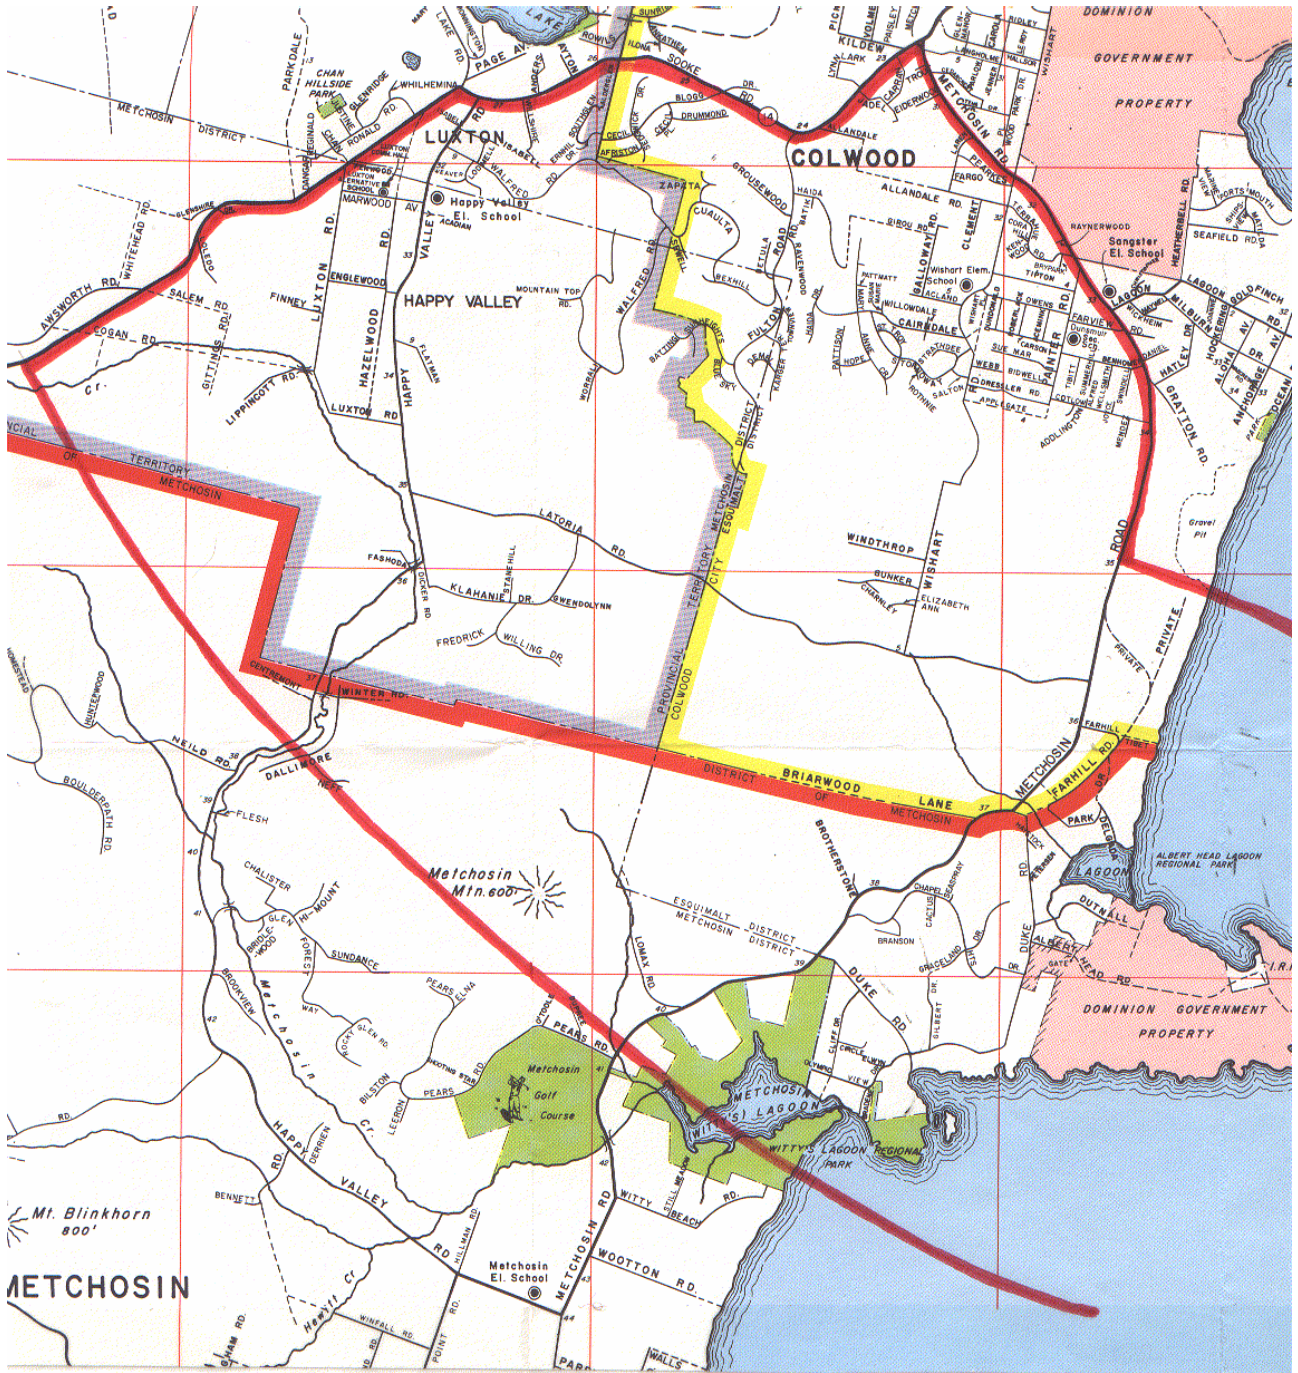

## Area 6      Albert Head/Triangle Mountain

**Area boundaries:**  
 North – Sooke Rd  
 West – Count circle  
 South – Juan de Fuca Strait  
 East – Royal Roads, Metchosin Rd