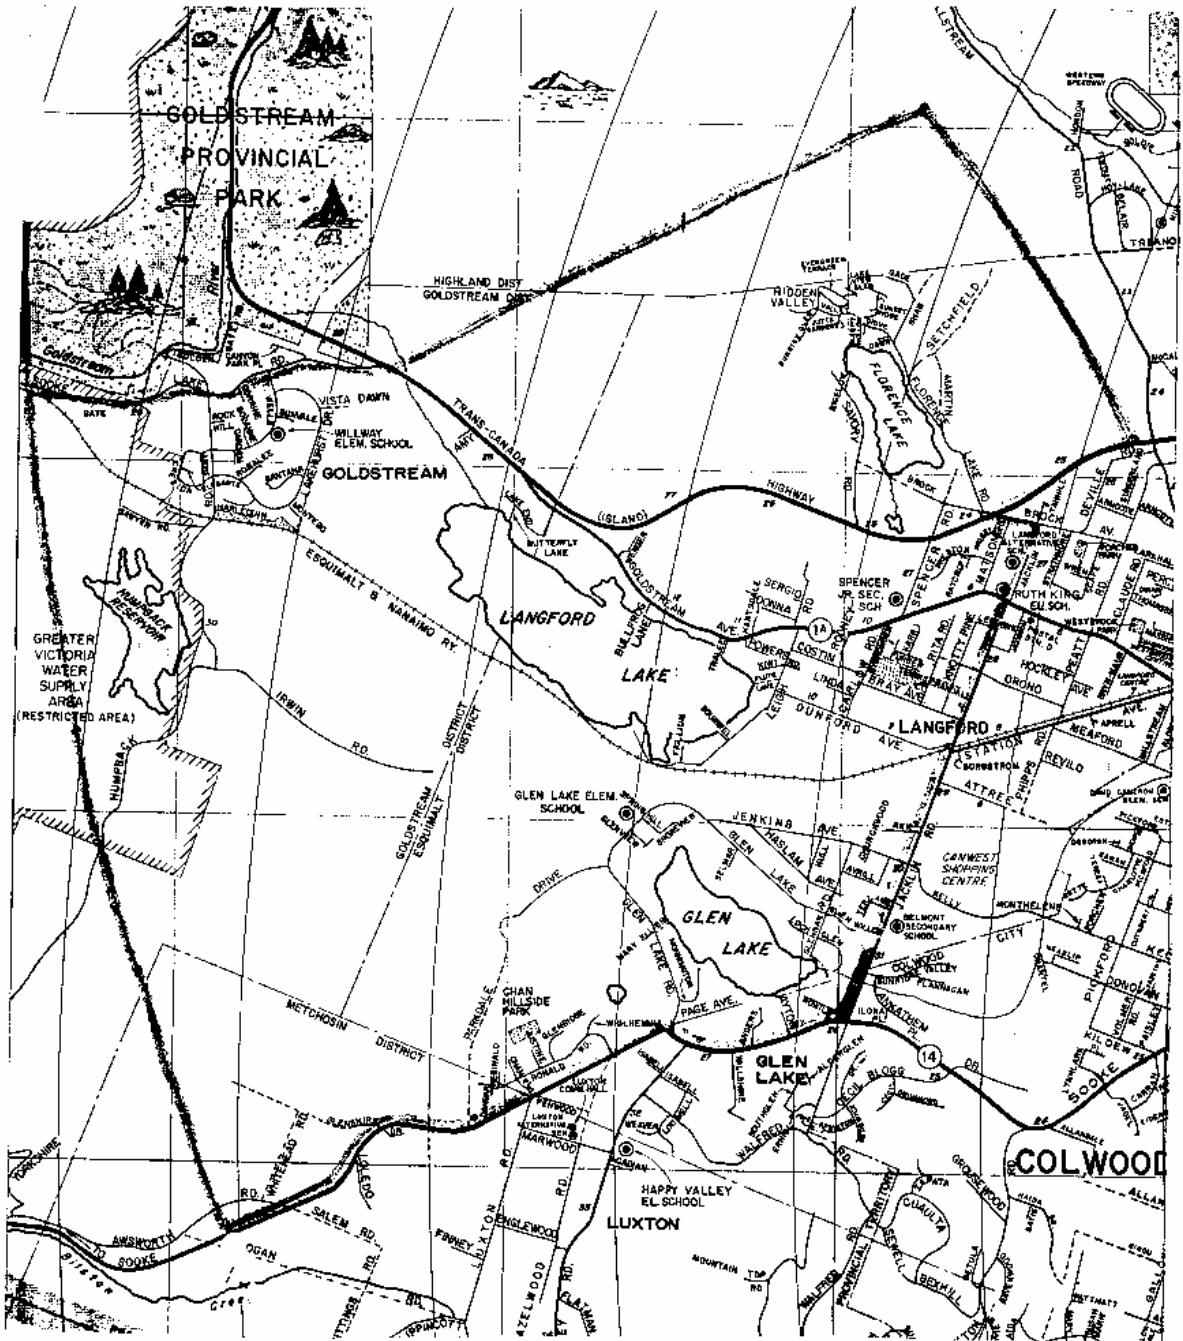

Area 5 Langford Lake

Area boundaries:
North – Sooke Lake Rd, north of Florence Lake
West – Count circle
South – Sooke Rd
East – Jacklin Rd, line west of Millstream Rd