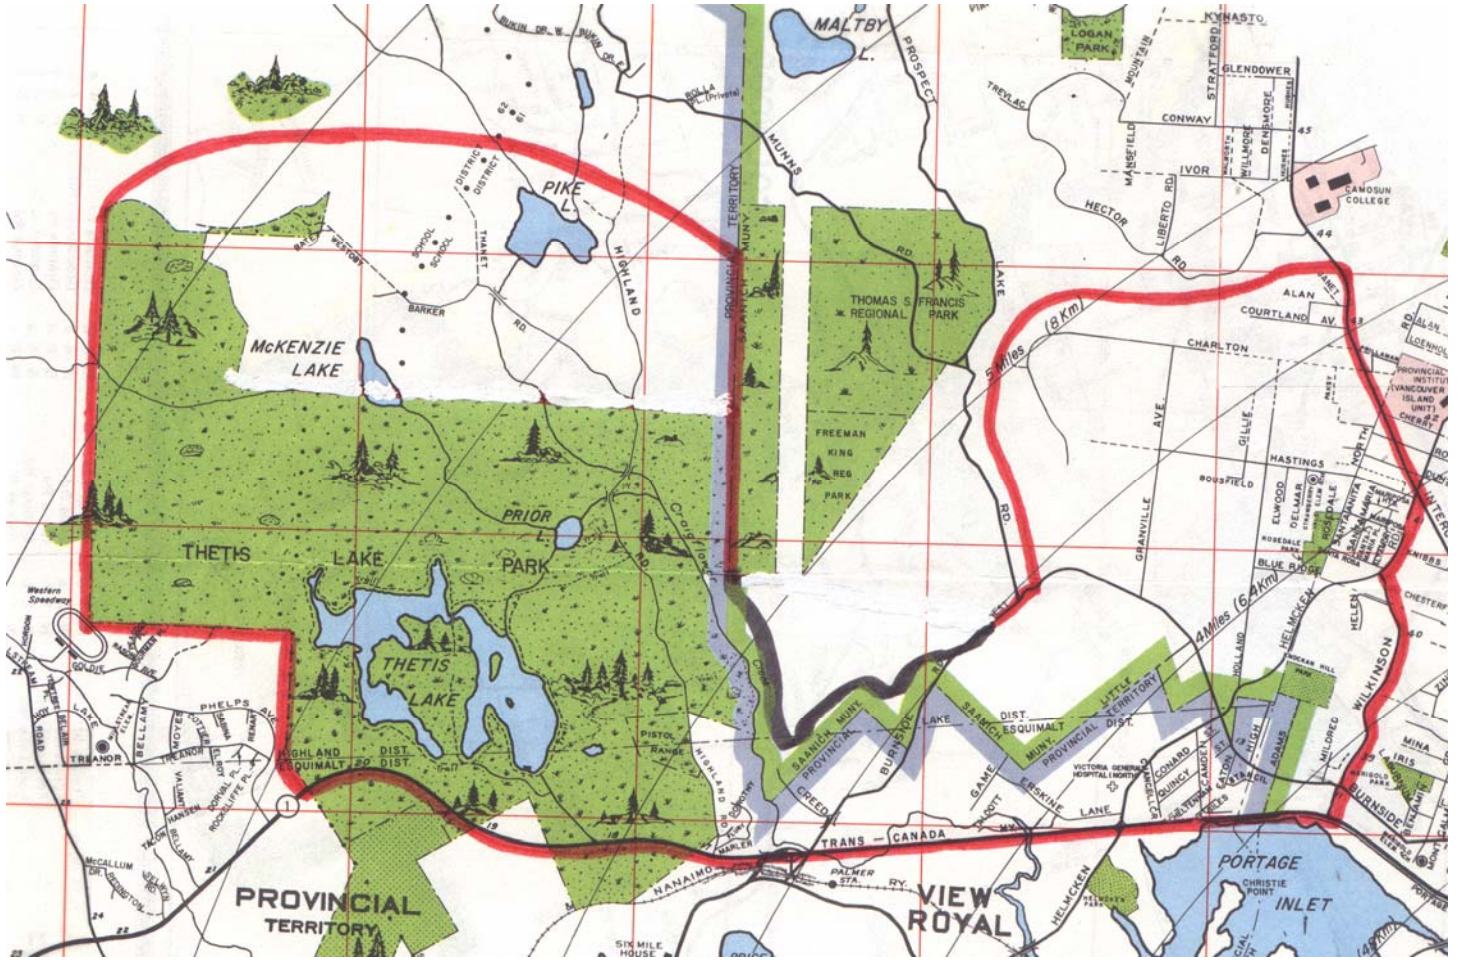

## Area 4 Thetis Lake – Hastings Flats

### Area boundaries:

- North – powerline north of Thetis Lake Park (Scafe Hill), line south of Francis/King Park, line north of Charlton Rd
- West – Edge of Thetis Lake Park
- South – TransCanada Highway
- East – Wilkinson Rd, Interurban Rd