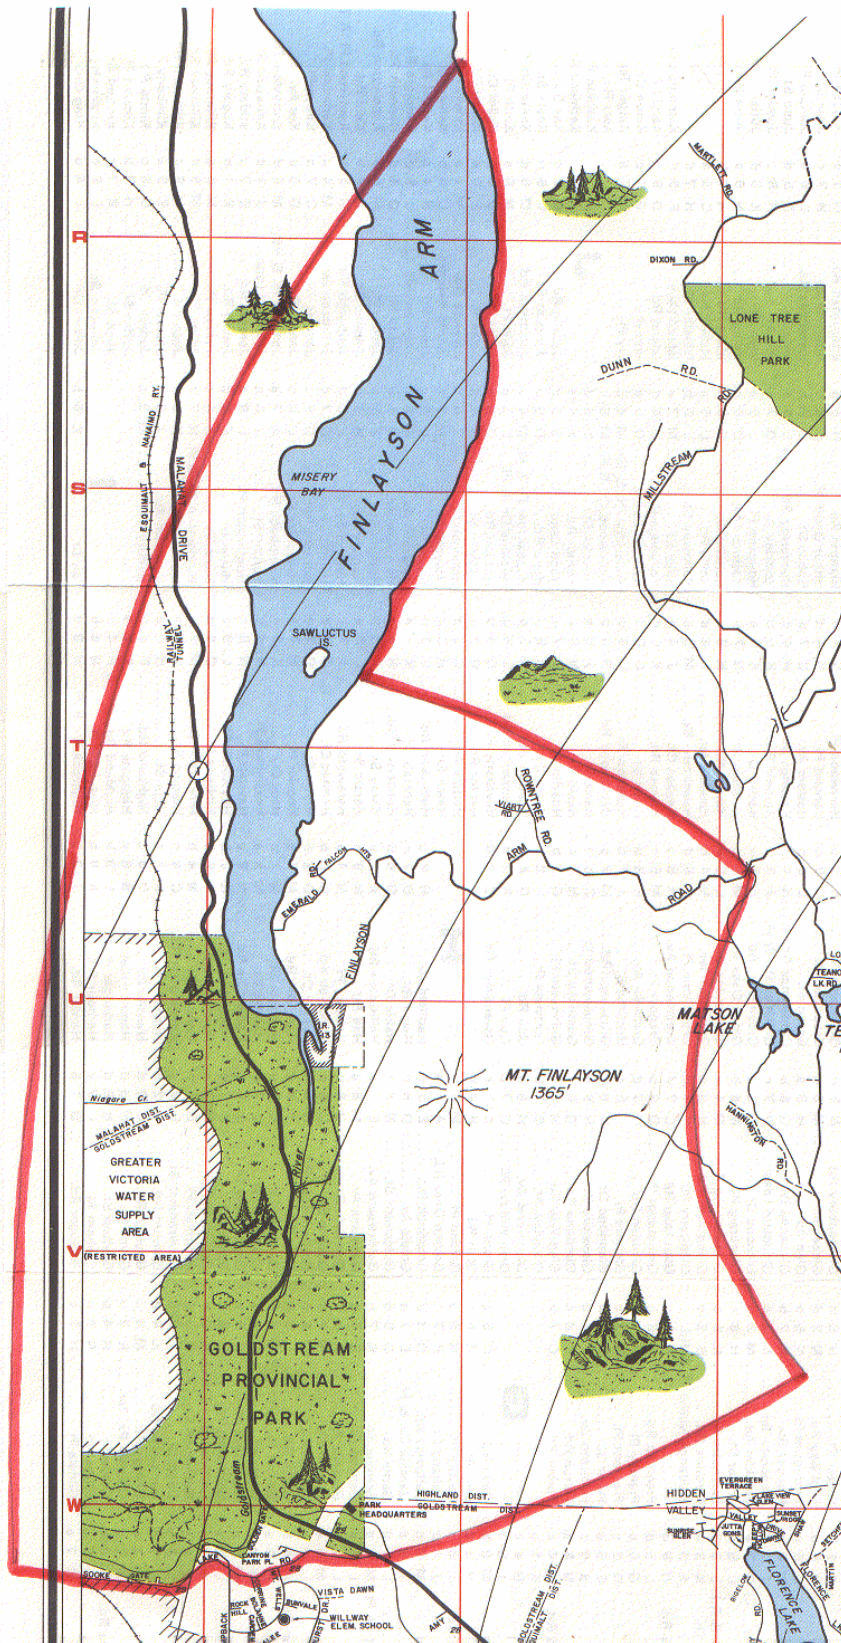

Area 3 Goldstream – Finlayson Arm

Area boundaries:

- North – approx 2 km north of turnoff to Halls Boat House on the Malahat Highway
- West – Count circle (western edge of Goldstream Provincial Park)
- South – Sooke Lake Rd, line north of Florence Lake
- East – line west of Millstream Rd; bridge over creek on Finlayson Arm Rd.