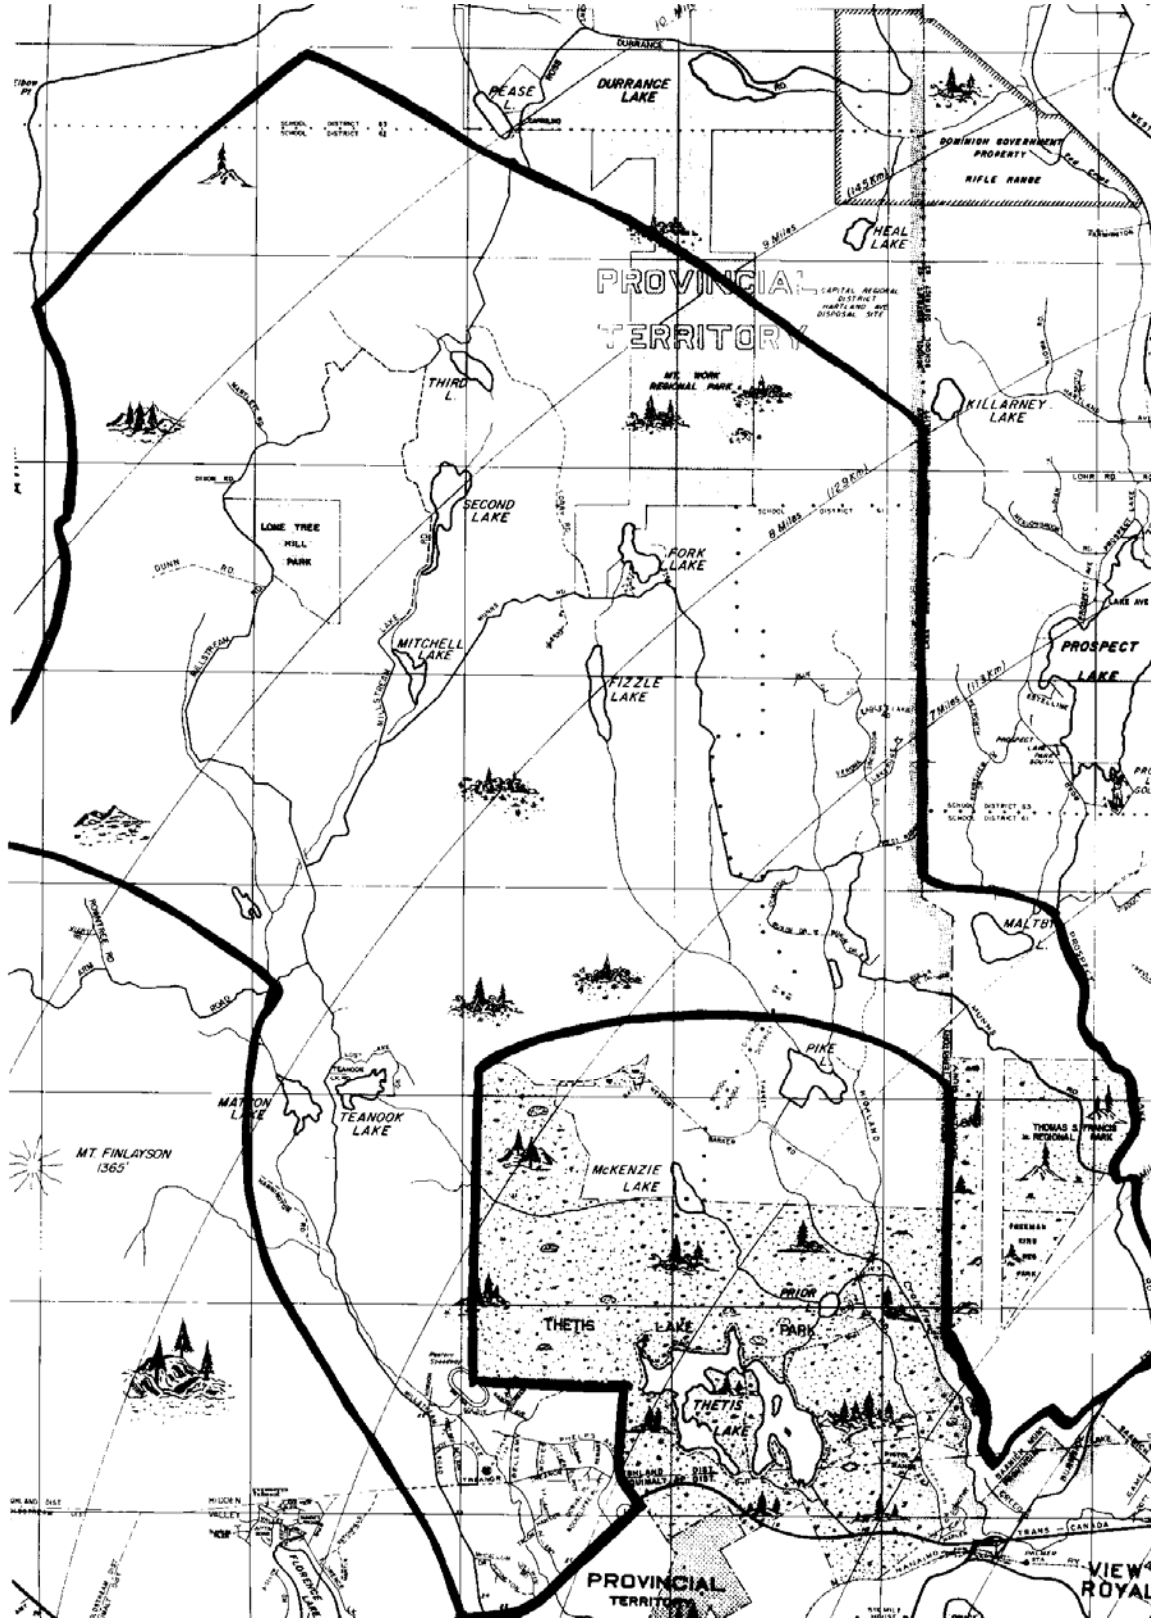

Area 2 Central Highlands

Area boundaries:

- North – Line from McKenzie Bight to Killarney
- West – Finlayson Arm, Matson Lake, Millstream Rd
- South – Scafe Hill, TransCanada Highway
- East – Prospect Lake Rd, line from Maltby Lake to Killarney Lake