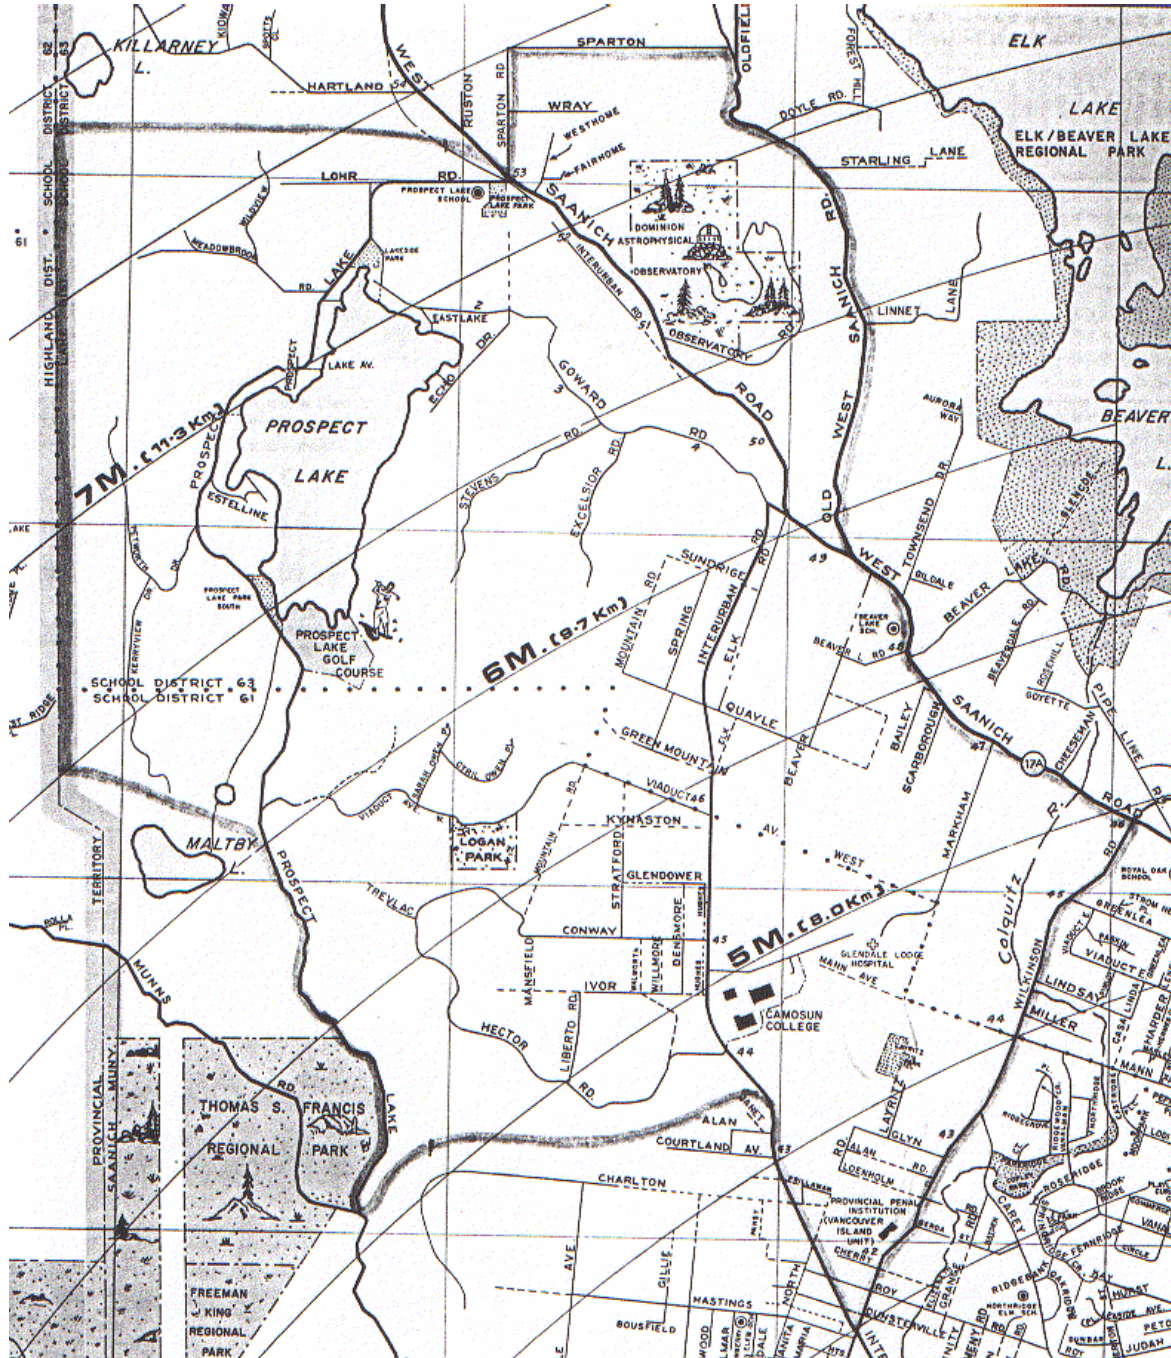

Area 19

Prospect Lake – Quick’s Bottom

Area boundaries:

- North – Sparton Rd, line south of Killarney Lake
- West – Highland District boundary, Prospect Lake Rd
- South – Line north of Charlton Rd, Interurban Rd, Wilkinson Rd
- East – Old West Saanich Rd, West Saanich Rd