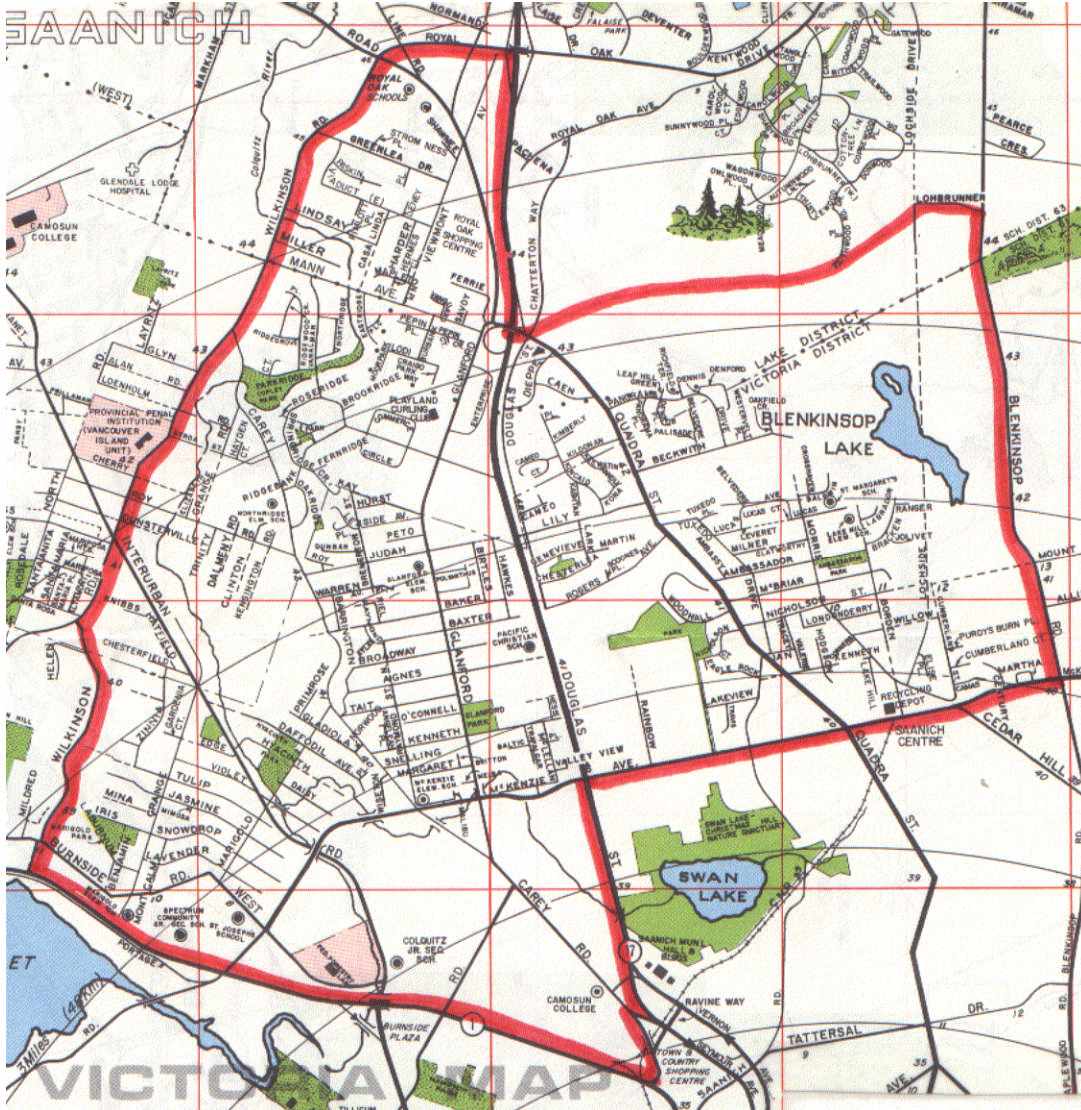

Area 17 Blenkinsop Lake – Panama Flats

Area boundaries:
North – Emily Carr Dr
West – Wilkinson Rd
South – TransCanada Highway, McKenzie Ave
East – Blenkinsop Rd