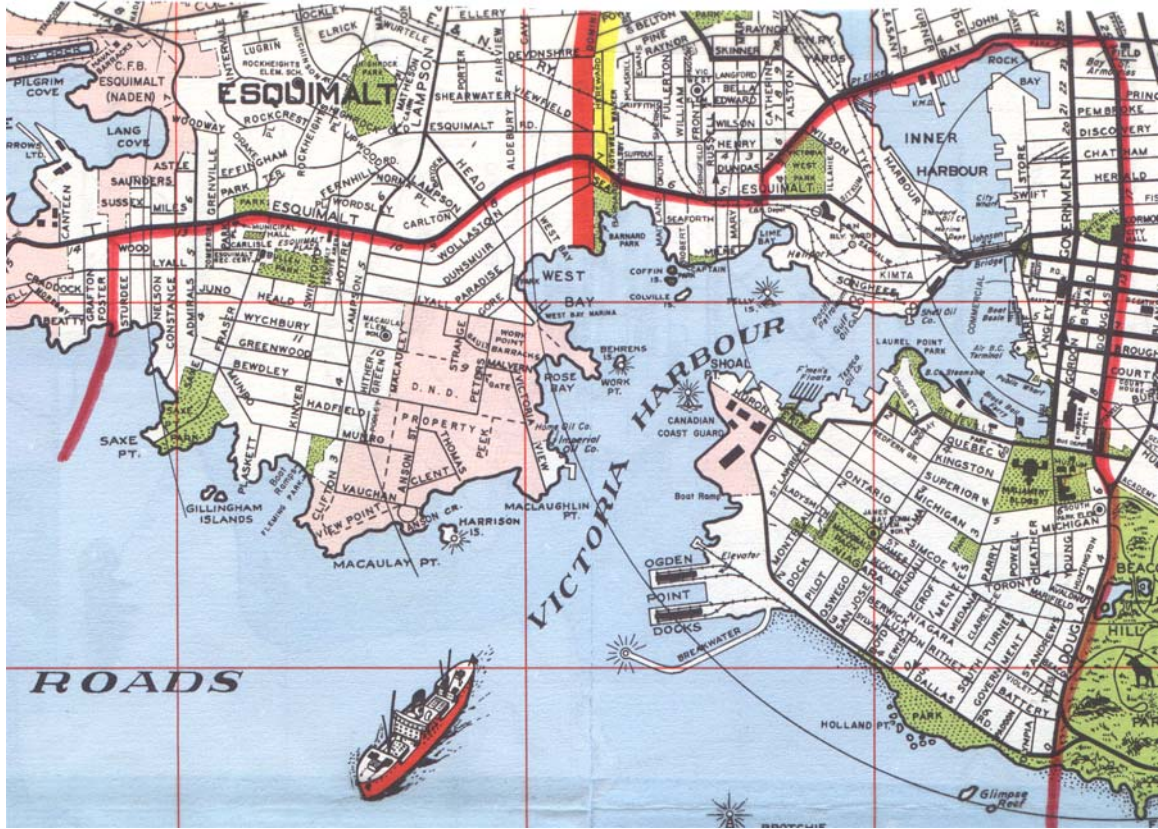

Area 10 Victoria Harbour

Area boundaries:

North – Esquimalt Rd, Bay St

West – Foster St

South – Juan de Fuca Strait

East – Douglas St