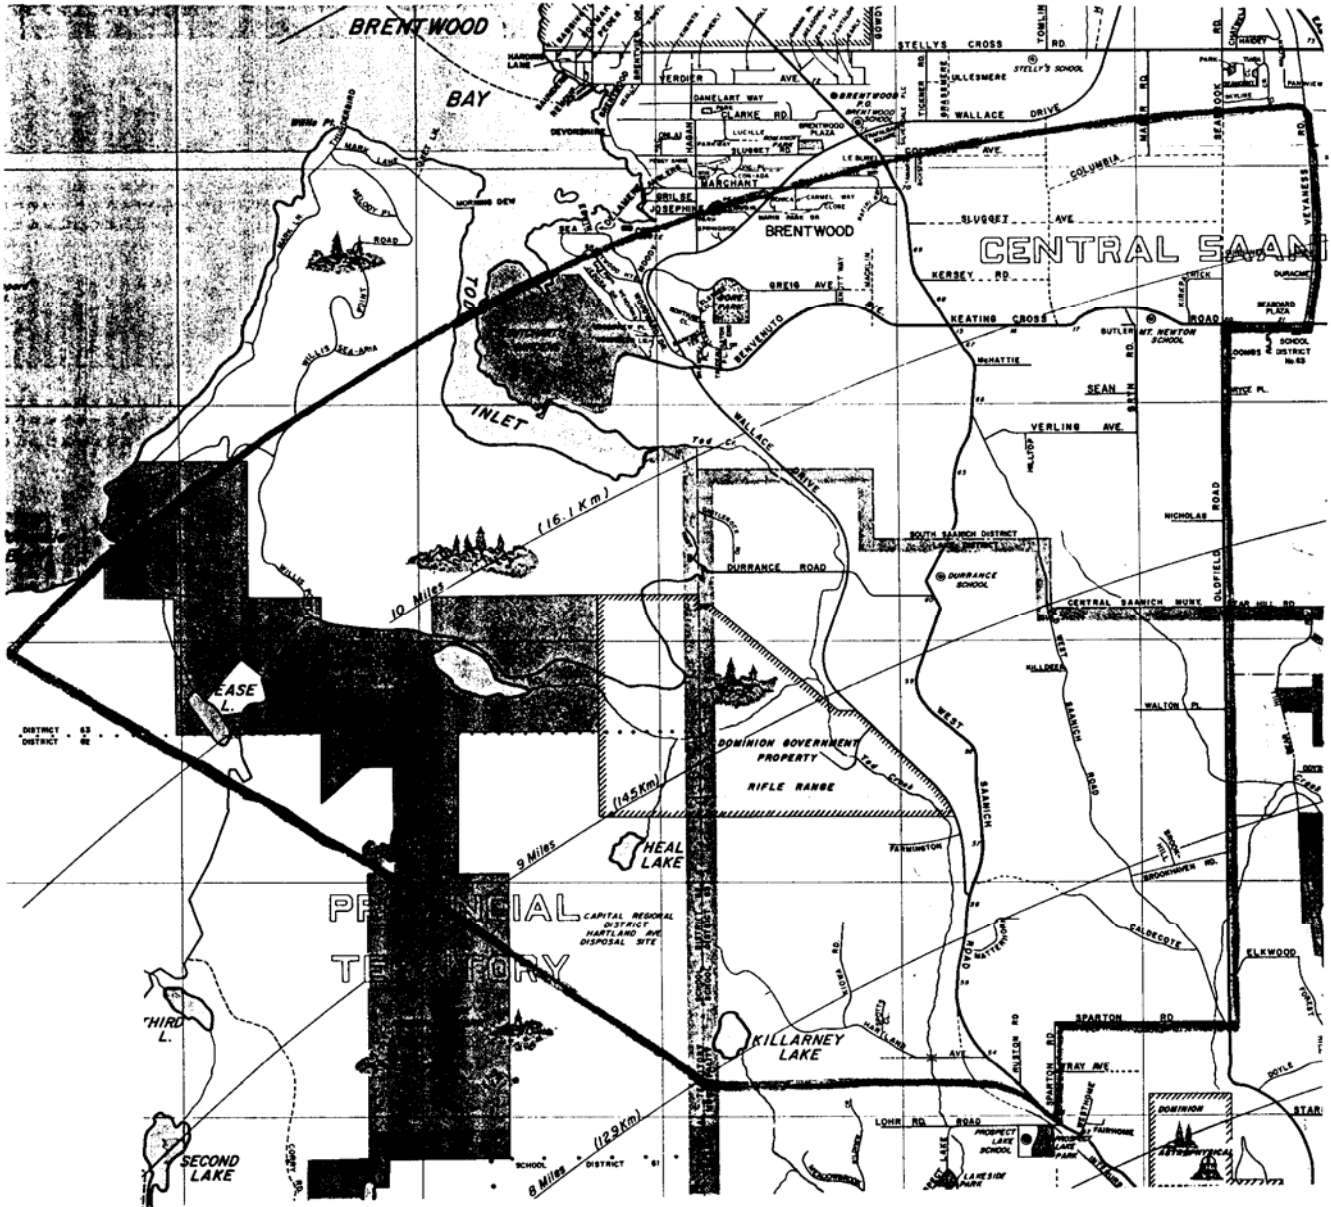

# Area 1

### Area boundaries:

North – just south of Wallace Drive near intersection of West Saanich Rd; northern edge of Butchart's Gardens, count circle at McKenzie Bight  
West – McKenzie Bight, line through Mt. Work Park  
South – Line south of Killarney Lake, Sparten Rd  
East – Oldfield Rd, Veyaness Rd